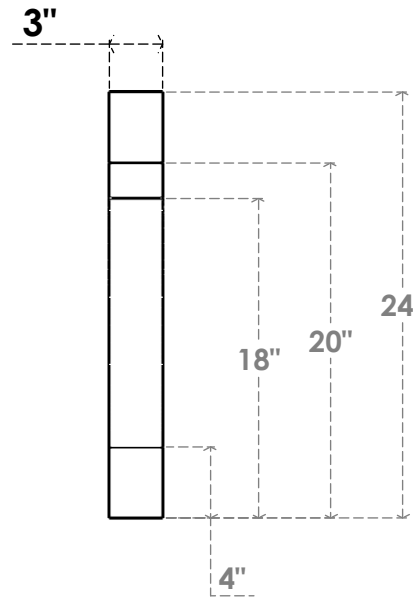

ITEM NUMBER: BRCPO030X18000X24000MRC

3"W X 18"D X 24"H MERCED ARCHITECTURAL GRADE PVC OPEN BRACE

SIDE PROFILE

FRONT PROFILE

ISOMETRIC

EKENA MILLWORK
2300 WEST MAIN ST.
CLARKSVILLE, TX 75426
TOLL FREE: 866-607-0453
WWW.EKENAMILLWORK.COM