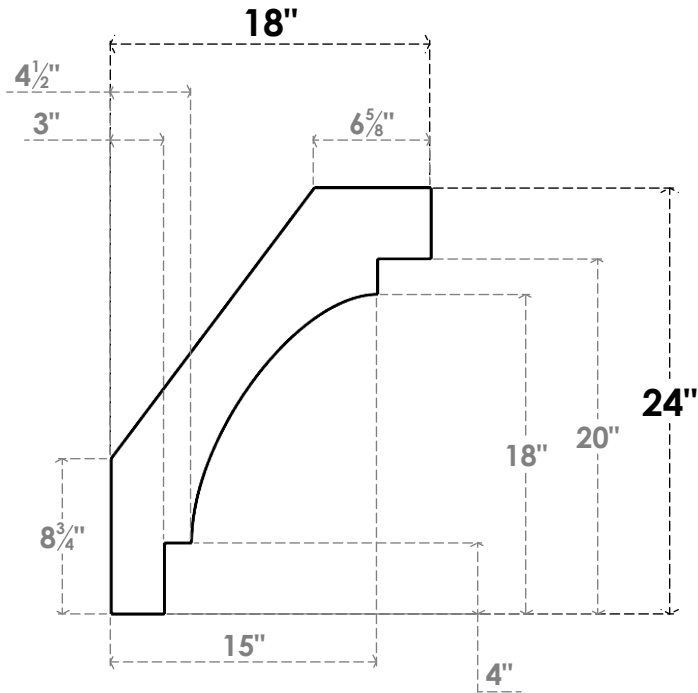

ITEM NUMBER: BRCPO030X18000X24000MRC

3"W X 18"D X 24"H MERCED ARCHITECTURAL GRADE PVC OPEN BRACE

SIDE PROFILE

FRONT PROFILE

ISOMETRIC

EKENA MILLWORK
2300 WEST MAIN ST.
CLARKSVILLE, TX 75426
TOLL FREE: 866-607-0453
WWW.EKENAMILLWORK.COM

NOTES

1. INSTALLATION TO BE COMPLETED IN ACCORDANCE WITH MANUFACTURER'S SPECIFICATIONS.
2. DRAWING MAY NOT BE TO SCALE
3. THIS DRAWING IS INTENDED FOR DESIGN AND PLANNING PURPOSES ONLY.
4. ALL INFORMATION CONTAINED HEREIN WAS CURRENT AT THE TIME OF DEVELOPMENT BUT MUST BE REVIEWED AND APPROVED BY THE PRODUCT MANUFACTURER TO BE CONSIDERED ACCURATE.
5. ARCHITECTURAL GRADE PVC PRODUCTS ARE MADE FROM EXPANDED CELLULAR PVC AND COME NATURALLY WHITE BUT MAY BE PAINTED