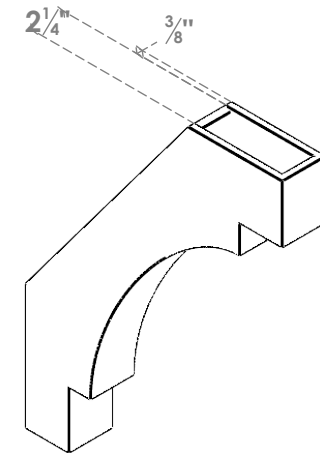

ITEM NUMBER: BRCPO030X18000X24000MRC

3"W X 18"D X 24"H MERCED ARCHITECTURAL GRADE PVC OPEN BRACE

SIDE PROFILE

FRONT PROFILE

ISOMETRIC

EKENA MILLWORK
2300 WEST MAIN ST.
CLARKSVILLE, TX 75426
TOLL FREE: 866-607-0453
WWW.EKENAMILLWORK.COM